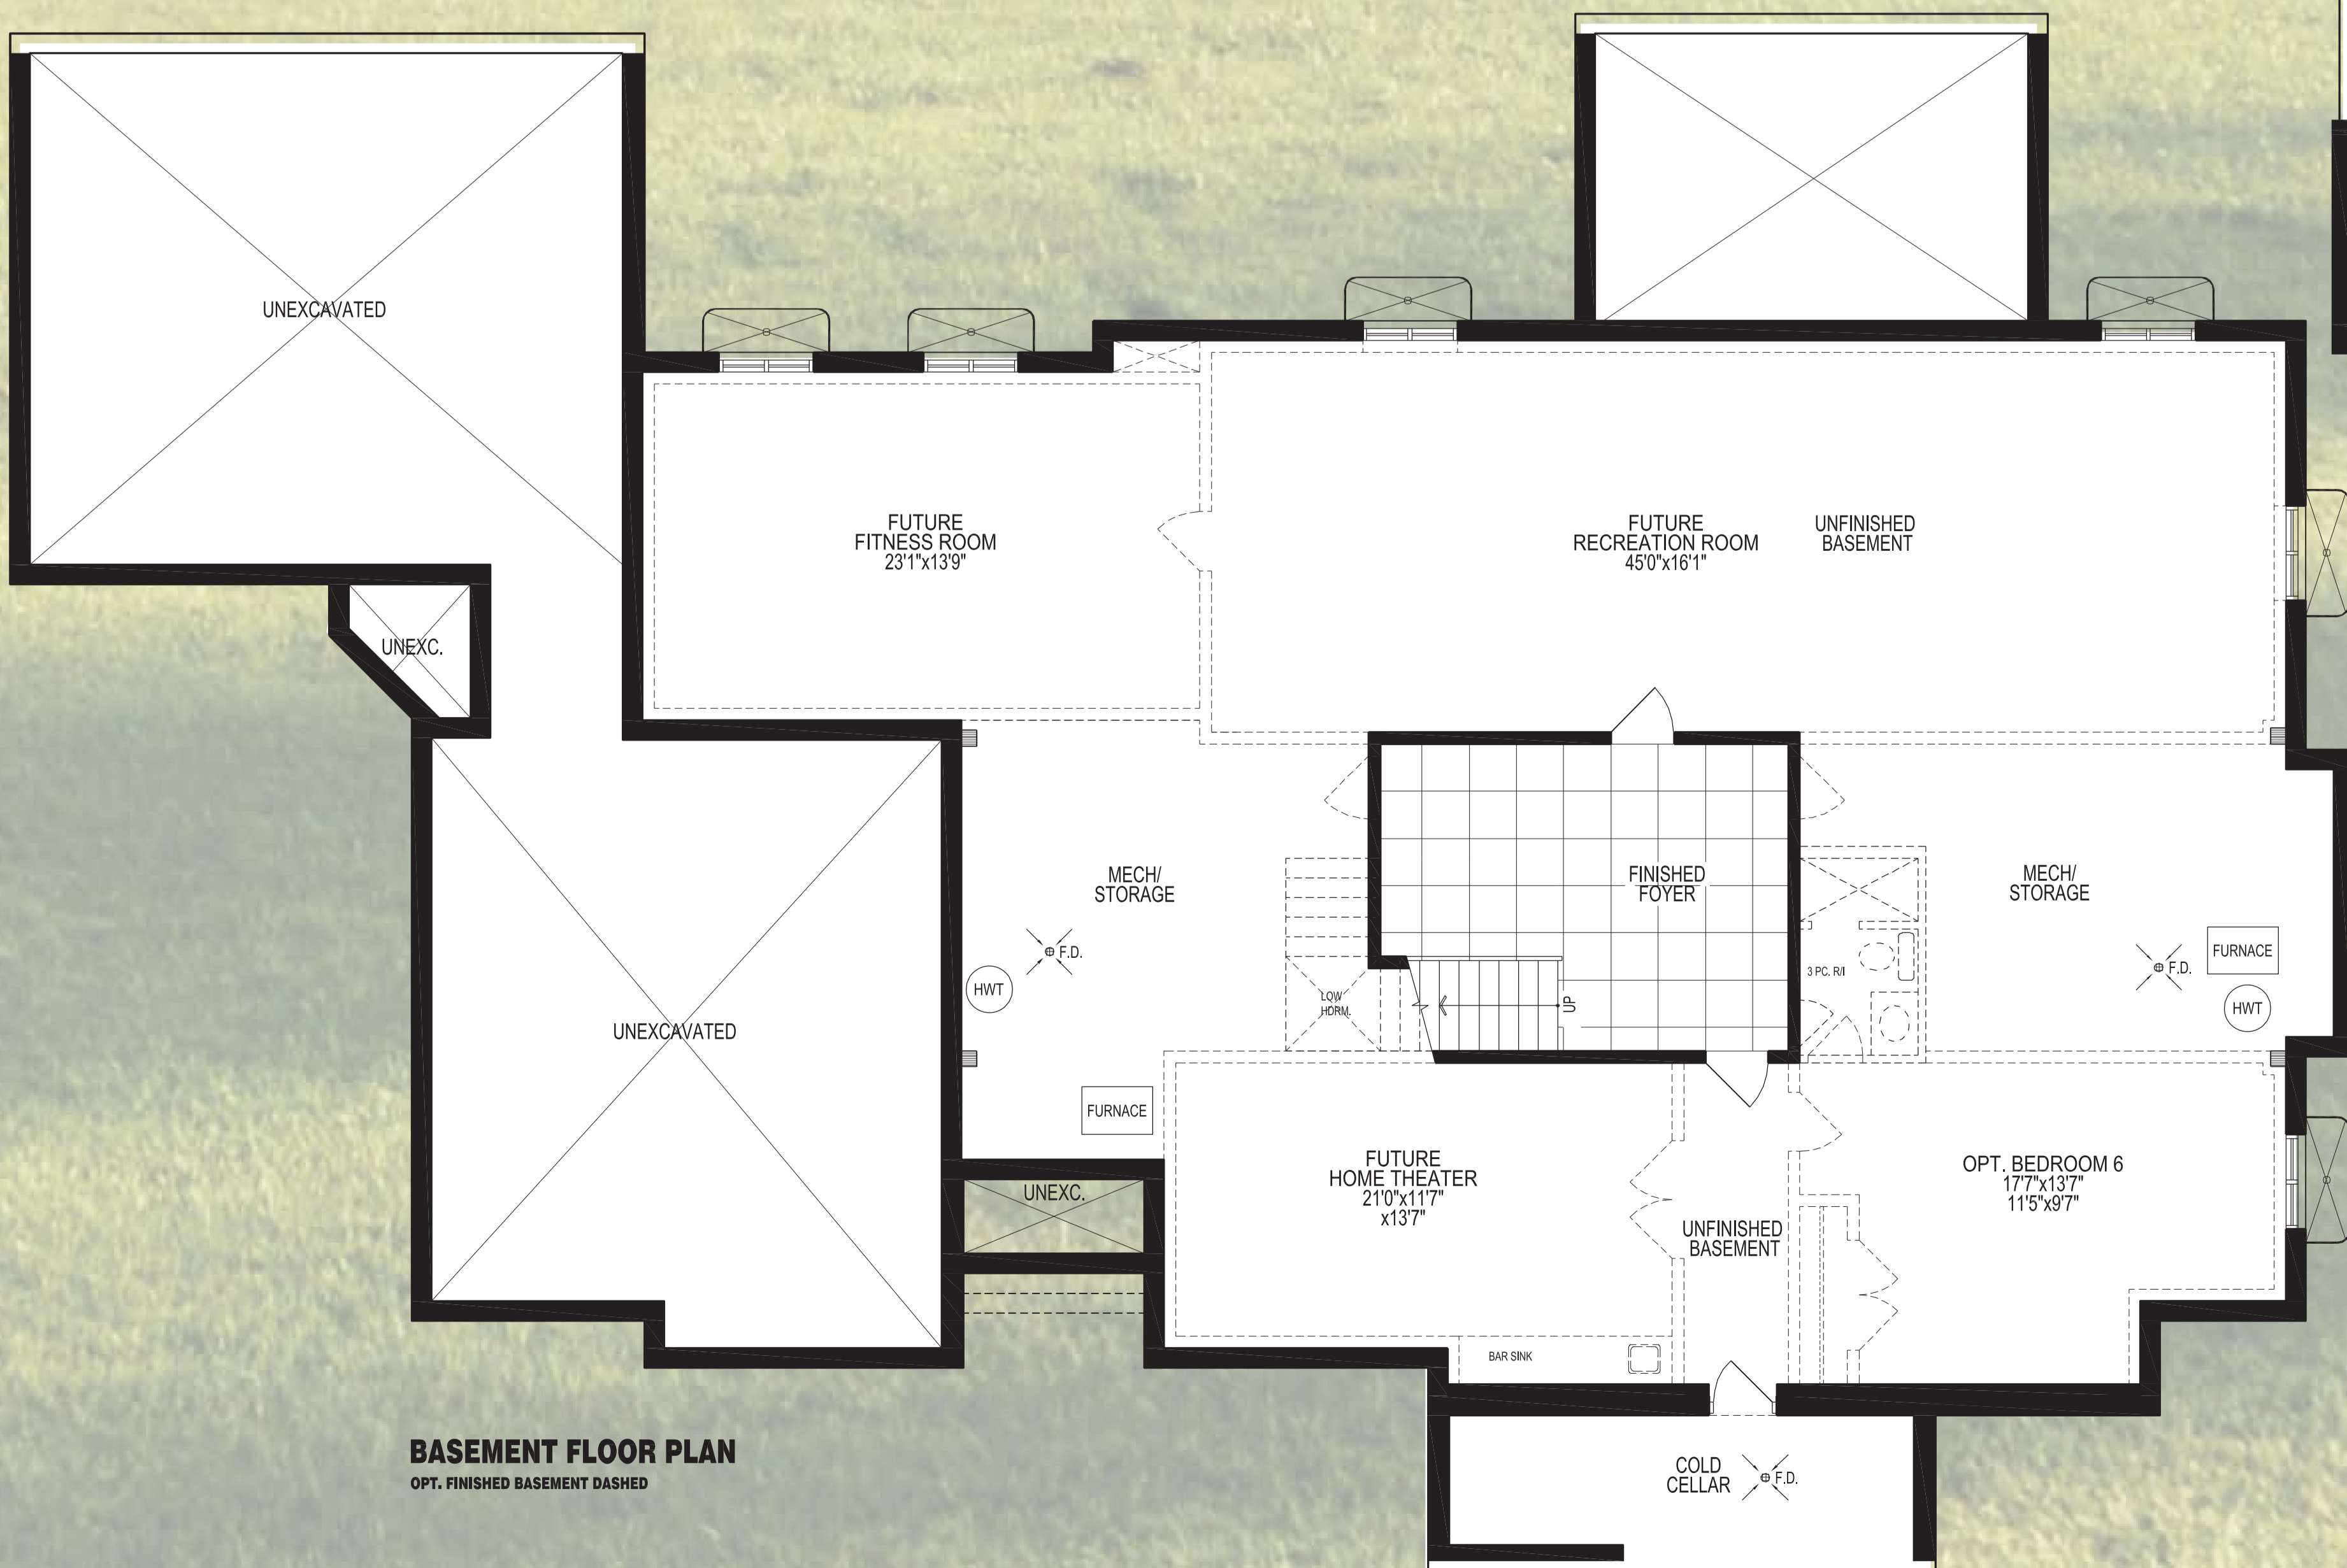

4771 sq. ft.
 (Future Finished Basement -2945 sq. ft.)

Lot 1

The Mackenzie

4910 sq. ft.

(Opt. Finished Basement - 2172 sq. ft.) (Finished Basement - 219 sq. ft.)

The Bella

Lot 13

THE FAIRWAY
Collection
AT DEER CREEK

4533 sq. ft. | 5019 sq. ft. (Finished Basement Foyer - 188 sq. ft.)
(OPT. 5 BEDROOM)

The Paige

Lot 15